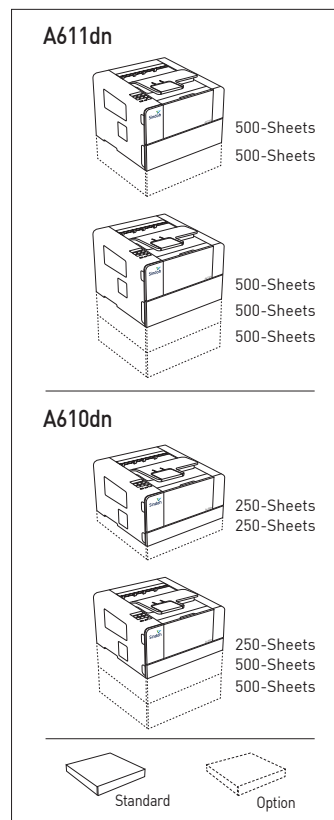

Specifications

Model		A611dn	A610dn
Print Speed in Letter (A4)		49ppm (47ppm)	42ppm (40ppm)
Time to First Page		Approx 6 sec	
Duplex		Standard	
Network		Standard	
Resolution		1,200 x 600dpi	
Emulation		PCL6/5e, PS3, SDAPL	
Paper Handling	Standard	500-Sheets	250-Sheets
	Auto Manual	50-Sheets	
	Max	1,550-Sheets	1,300-Sheets
Paper Output Capacity		250-Sheets	
Memory		512MB	256MB
Processor		800MHz(Quad Core)	360MHz
Maximum Monthly Duty Cycle		120,000 pages per month	80,000 pages per month
Display		Graphic LCD 128x64 Pixel	Graphic LCD 128x32 Pixel
Connectivity		USB2.0, Network(10/100/1G), Wi-Fi(081.21b/g/n)	USB2.0, Network(10/100)
Size (WxDxH in inch)		15.08"x15.20"x12.01"	15.08"x15.20"x9.21"
Weight(lb)		27.99 lb	23.15 lb
Consumable	Drum	SWE	45K
		After Market	45K
	Toner	SWE	6K
		Low Yield	3K
		Standard Yield	6K
High Yield	13K		
Option		500-Sheet Drawer	250-Sheet Drawer, 500-Sheet Drawer, Wi-Fi Module

Option

A611dn / A610dn

High-speed mono printing performance optimized for enterprise office environments
A4 Mono Laser Printer

| Visit : www.sindoh.com for detail |